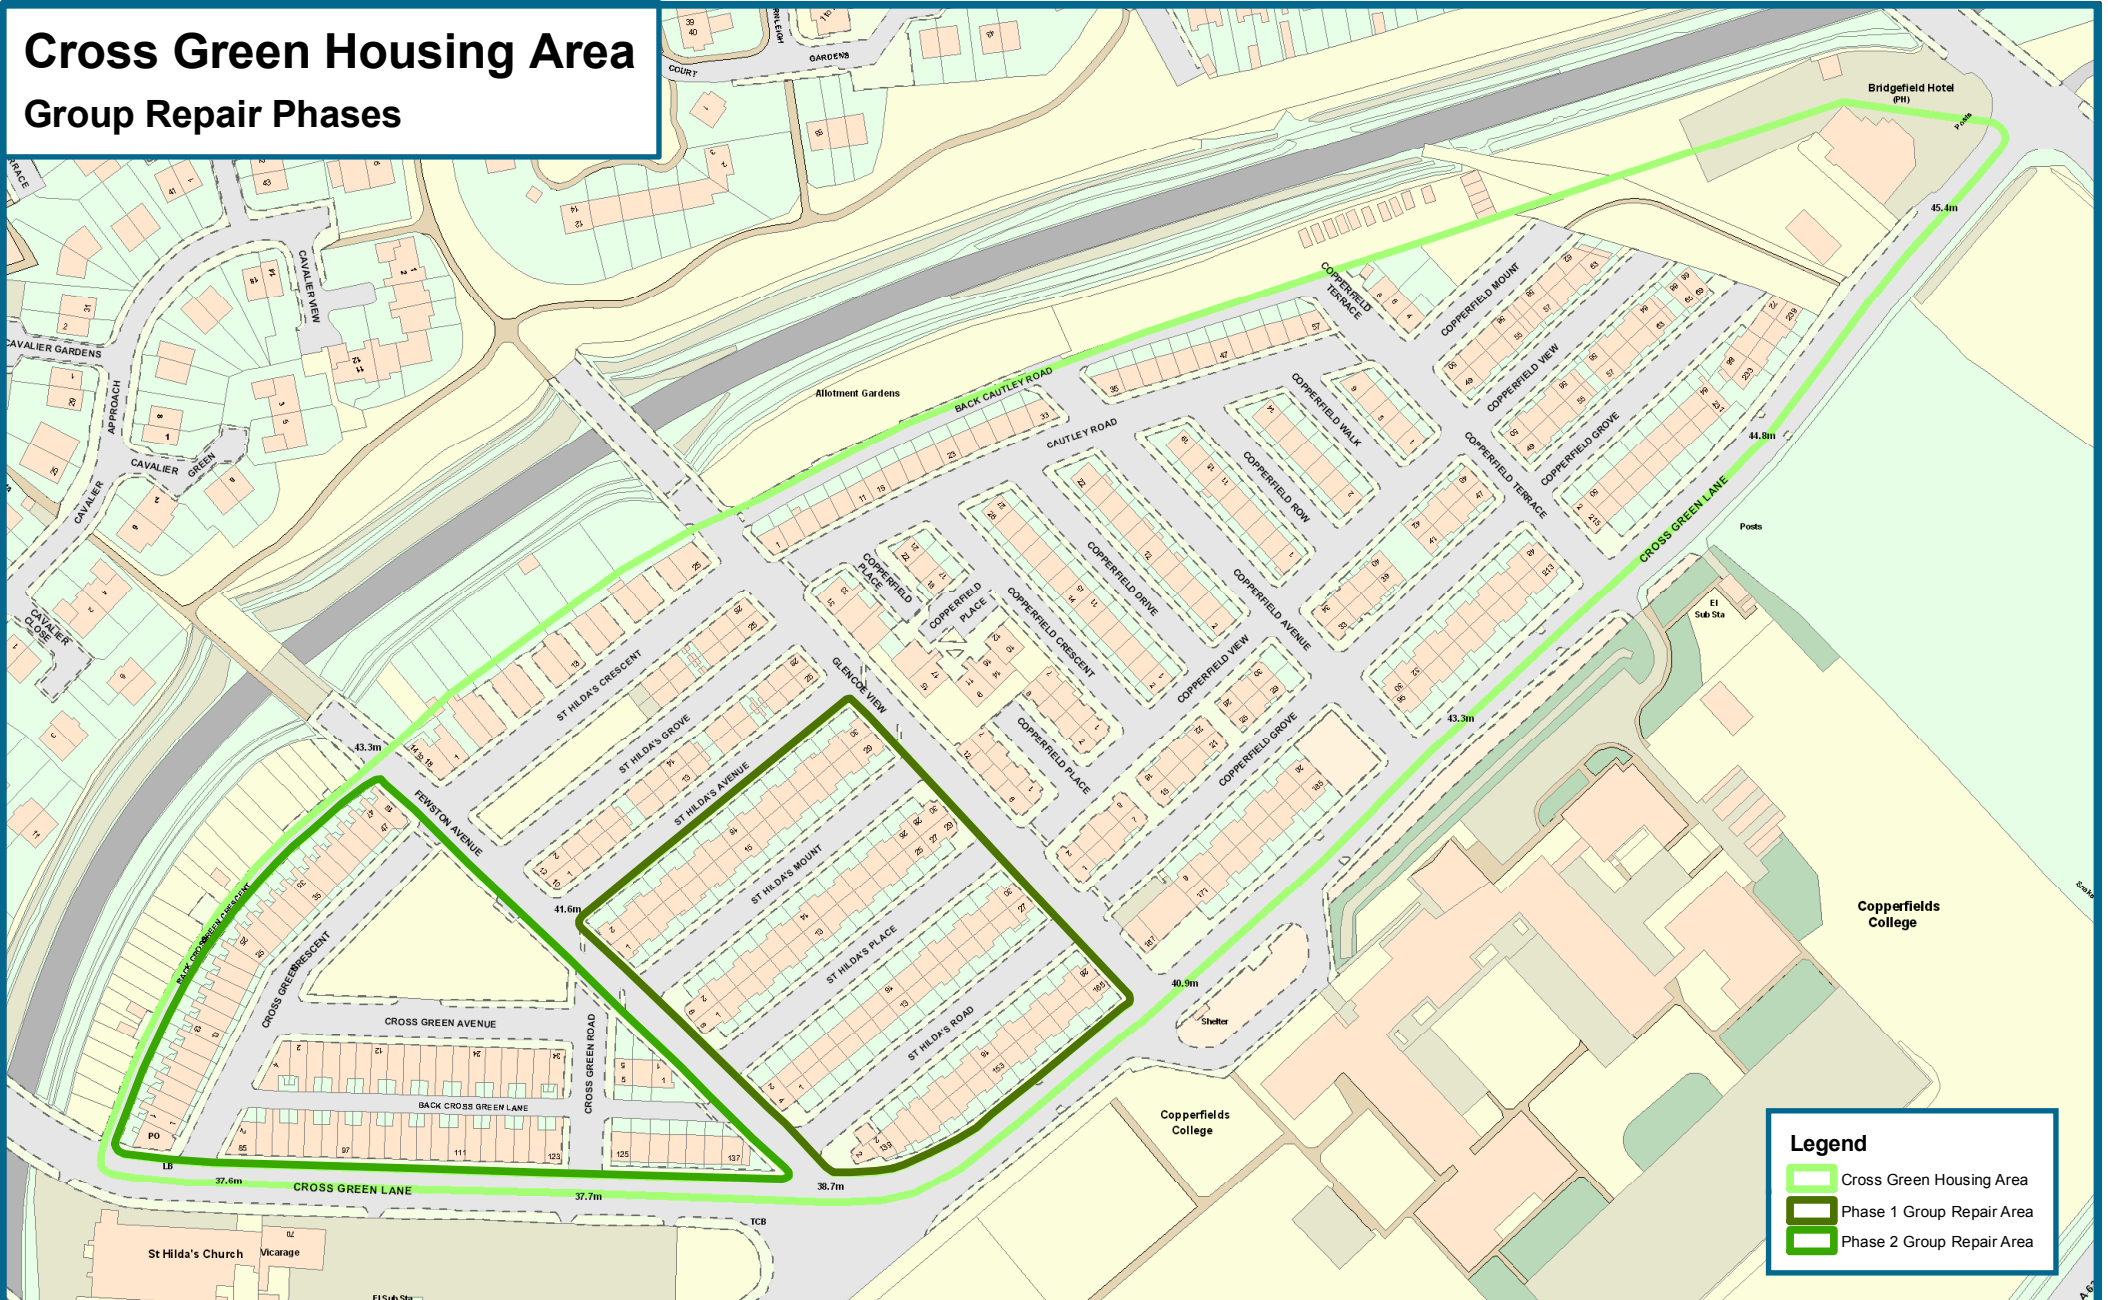

Cross Green Housing Area

Group Repair Phases

PRODUCED BY NEIGHBOURHOOD SERVICES. LEEDS CITY COUNCIL

This map is based upon the Ordnance Survey's Digital Data with the permission of the Ordnance Survey on behalf of the Controller of Her Majesty's Stationery Office
 © Unauthorised reproduction infringes Crown Copyright and may lead to prosecution or civil proceedings
 © Crown Copyright. All rights reserved. Leeds City Council O.S. Licence No. 100019567 (2009)

REF : 2009 : 083 : 007